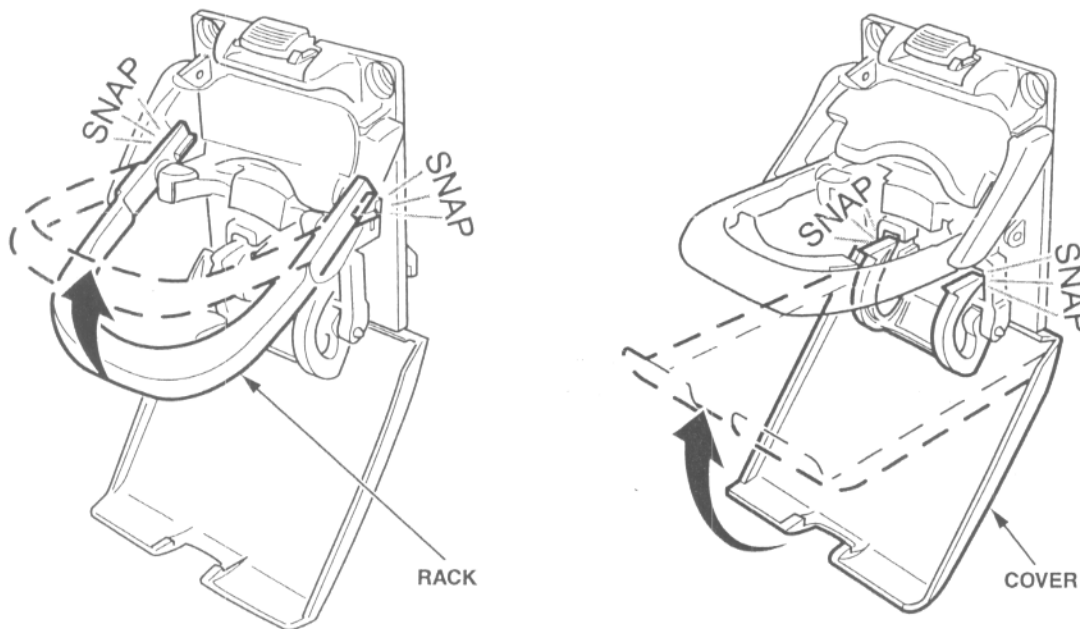

September 4, 2001

New Model Information Update: 2002 Odyssey

This update has useful servicing information for the 2002 Odyssey. To ensure the successful launch of the new Odyssey, please fax any Product Quality Reports (PQRs) to 1-888-234-2138.

Trailer Towing

The 2002 Odyssey still has a trailer towing limit of 3,500 lbs. But to tow a trailer of *any* weight, it *must* have an A/T cooler and a heavy-duty power steering cooler installed. If these items *aren't* installed before towing a trailer, you're looking at a potential failure of the A/T, power steering components, or both. The kit for the accessory trailer hitch includes the A/T cooler and the heavy-duty power steering cooler. So when you install the hitch, you'll also install both coolers in accordance with the instructions provided.

New Folding Beverage Holders *Don't Break . . . They Break Away*

The new folding beverage holders on the outboard sides of the second row seats are designed to break-away instead of just breaking. If you accidentally step on them or push down on them too hard, the rack and the cover pop out of their detents and drop down.

To restore a beverage holder, just pull up firmly on the rack until you hear it snap into place, then do the same for the cover.

Honda Automobile Division

American Honda Motor Company, Inc., 1919 Torrance Boulevard, Torrance, California 90501-2746 Phone (310) 783-2000